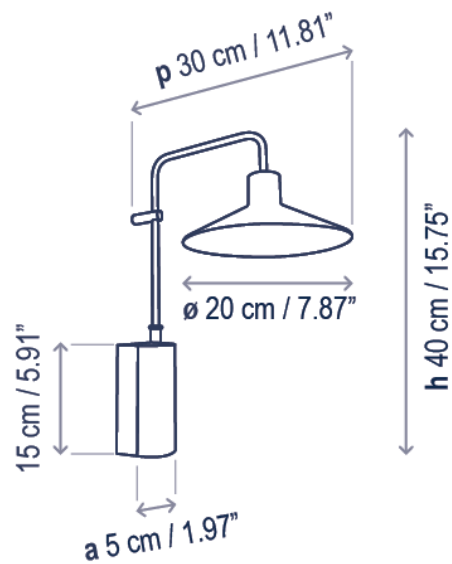

Platet Outdoor

By Christophe Mathieu

bover

barcelona lights

320 €

PLATET A/01 OUTDOOR by Christophe Mathieu

Aluminium, Messing, Stahl

Aussen