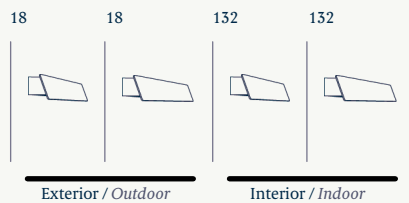

Familia / Family

Acabados / Finishing