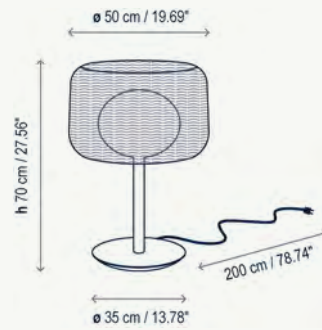

Fora M

Mesa Exterior
Outdoor Table Lamp

2230301/P695 Blanco Roto - Pantalla Beige Claro
Natural White - Shade Light Beige

2230303/P696 Marrón Grafito - Pantalla Marrón Rattan
Graphite Brown - Shade Rattan Brown