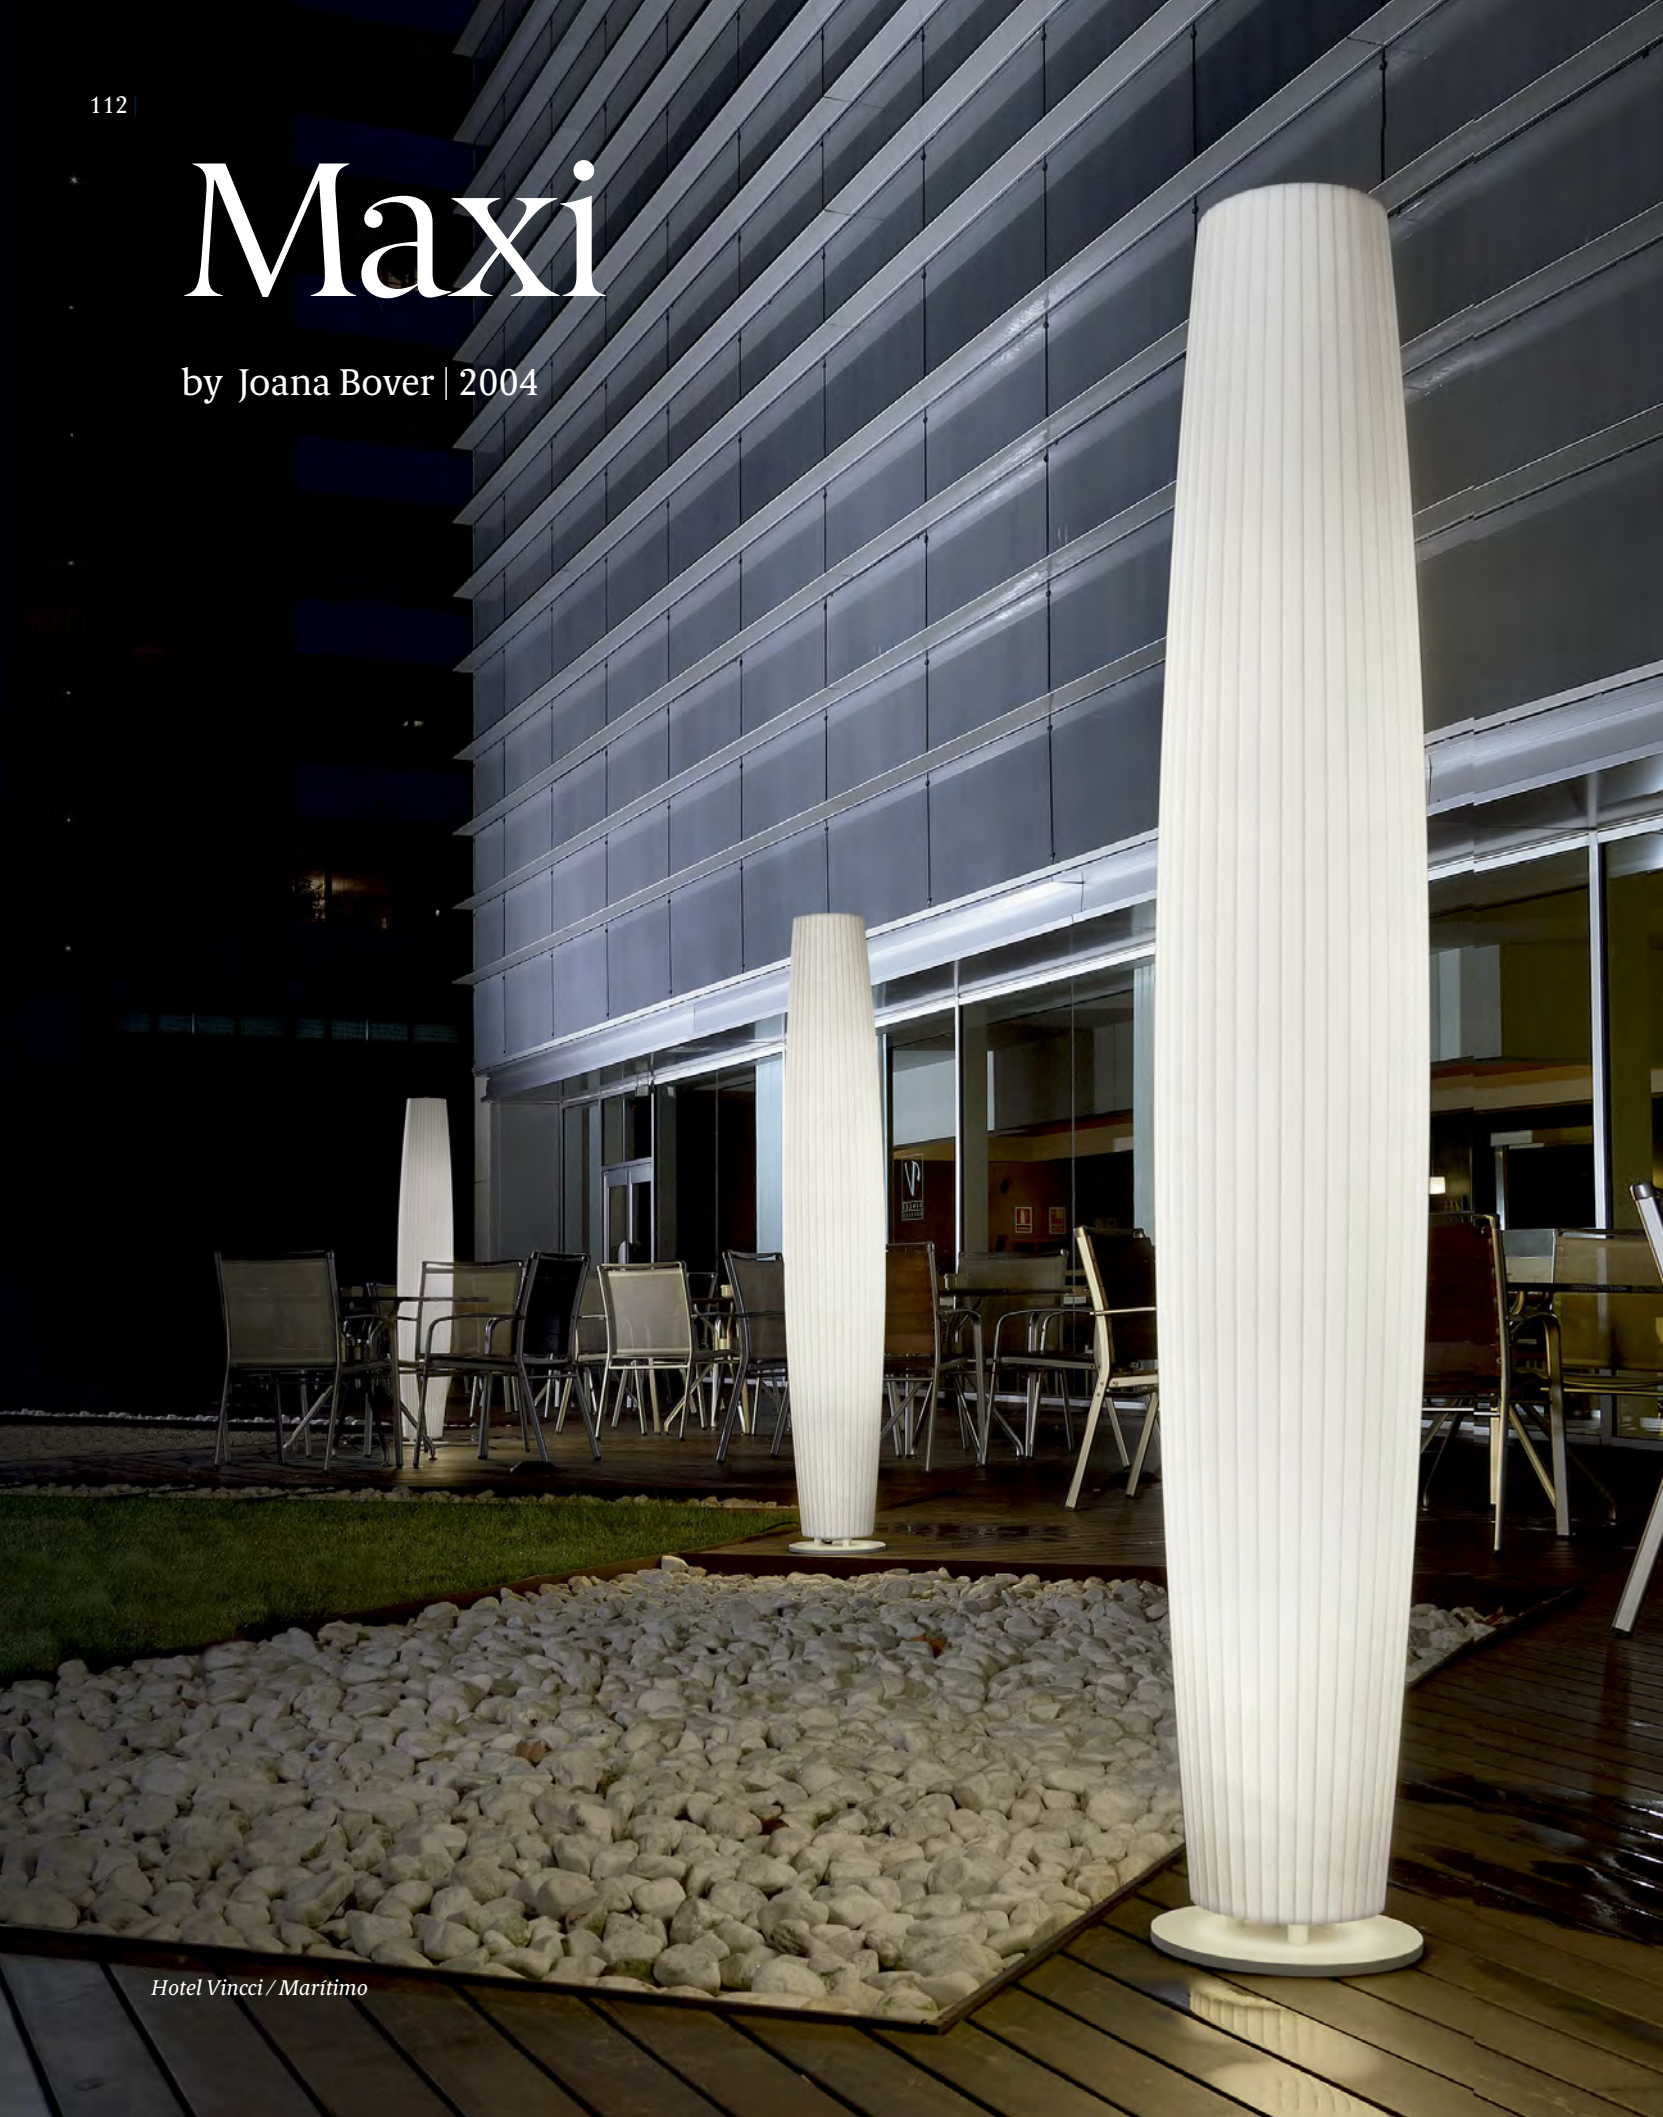

Maxi

by Joana Bover | 2004