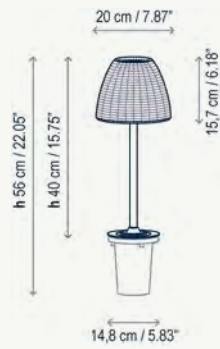

Atticus B/56 - B/66

Baliza Exterior / Outdoor Bollard

Atticus B/56