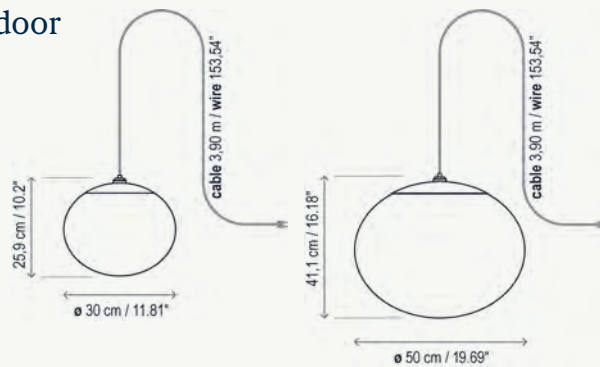

Elipse S/30/H - S/50/H Outdoor

Suspensión Exterior
Outdoor Pendant Lamp

- IP 65 | 230V 50Hz
- 2 x 14 W E-27
- 2 x 6 W LED E-27 A60

3231120213 Bola 30 - Blanco
Ball 30 - White

3231220213 Bola 50 - Blanco
Ball 50 - White

Esta luminaria no contiene interruptor.
This luminaire does not include a switch.

Longitud total del cable: 4 metros
Total cable length: 157.48 inches.