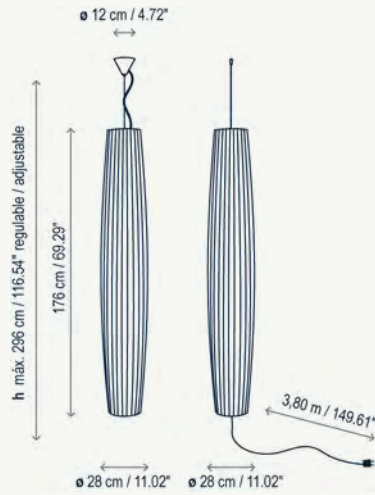

Maxi S/01 Outdoor

Suspensión Exterior
Outdoor Pendant Lamp

IP 65 | 230V
50Hz

2 x 28 W T5 HE

2 x 54 W T5 HO