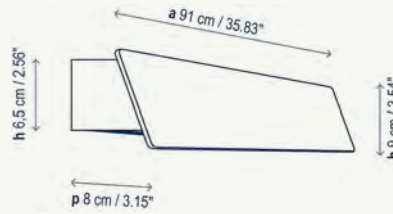

2270200614 Marrón Grafito
Graphite Brown

Materials / Materials

Acero Inoxidable - Aluminio
Stainless steel - Aluminum