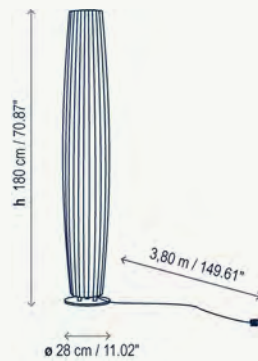

Maxi P/180 Outdoor

Pie Exterior
Outdoor Floor

IP 65 | 230V
50Hz

2 x 28 W T5 HE

2 x 54 W T5 HO

3229500 Blanco
White

IP 65 | 230V
50Hz

49.2 W LED
7500 lm / CRI: 90 / 2700° K

2950130300 LED Blanco
LED White

IP 65 | 230V
50Hz

49.2 W LED
7500 lm / CRI: 90 / 2700° K

2950130400 LED dimable TRIAC - Blanco
LED TRIAC Dimmable - White

La lámpara de pie puede fijarse al suelo retirando los tapones de goma que se encuentran en la base.

The floor lamp can be fixed by removing the rubber stoppers placed on the foot base.

Fijación a suelo con salida de cable empotrado: En este caso el cable utilizado debe ser de goma o superior tipo HO5RN-F de entre 6 y 8 mm de diámetro.

Floor fastening with built-in cable: In this case, cable should be made out of rubber type HO5RN or superior, with a diameter between 6 and 8 mm.

Materiales / Materials

Polietileno de densidad media - Hierro - Acero inoxidable
Medium density polyethylene - Iron - Stainless steel

Acabados / Finishing