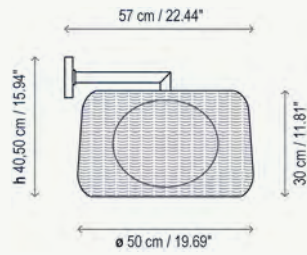

Fora A

Aplique Exterior
Outdoor Wall Lamp