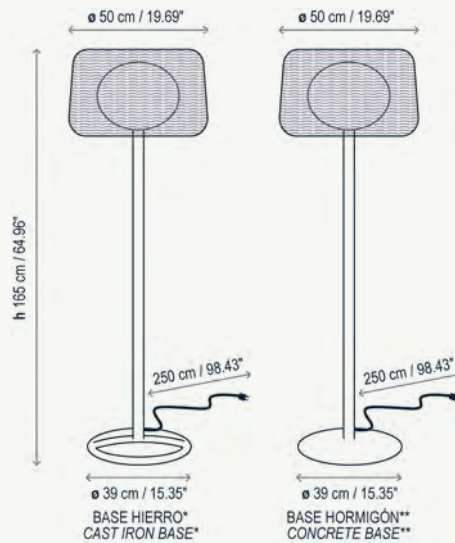

Fora P

Pie Exterior
Outdoor Floor Lamp

3130301/P695 Blanco Roto - Base Hormigon Beige
Pantalla Beige Claro
Natural White - Beige Concrete Base
Shade Light Beige

3030301/P695 Blanco Roto - Pantalla Beige Claro
Natural White - Shade Light Beige

3030303/P696 Marrón Grafito - Pantalla Marrón Rattan
Graphite Brown - Shade Rattan Brown

3130303/P696 Marrón Grafito - Base Hormigon Gris
Pantalla Marrón Rattan
Graphite Brown - Gray Concrete Base
Shade Rattan Brown

*Consulte las opciones de anclaje al suelo
*Consult for floor fastening options.

**Debido a su peso y resistencia, la base de hormigón es aconsejable en zonas con alto grado de salinidad o condiciones climáticas difíciles o adversas.

**For its weight and strength, the concrete base is recommended in areas with high salinity or extremely adverse weather conditions.