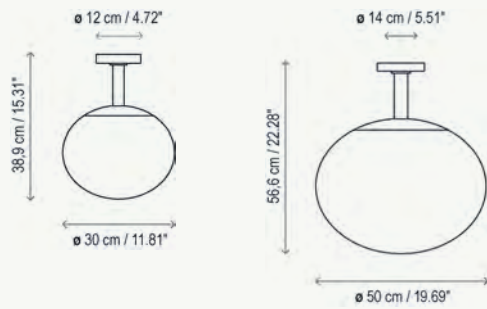

Elipse PF/30 - PF/50 Outdoor

Plafón Exterior
Outdoor Ceiling Lamp

-   IP 65 | 230V 50Hz
-  
-  2 x 14 W E-27
-  2 x 6 W LED E-27 A60

3230110013 Bola 30 - Blanco
Ball 30 - White

3230210013 Bola 50 - Blanco
Ball 50 - White