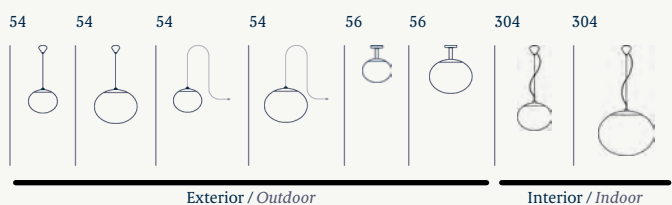

Elipse S/30/H - S/50/H Outdoor

Suspensión Exterior
Outdoor Pendant Lamp

-   IP 65 | 230V 50Hz
-  
-  2 x 14 W E-27
-  2 x 6 W LED E-27 A60

3231120213 Bola 30 - Blanco
Ball 30 - White

3231220213 Bola 50 - Blanco
Ball 50 - White

Esta luminaria no contiene interruptor.
This luminaire does not include a switch.

Longitud total del cable: 4 metros
Total cable length: 157.48 inches.

Familia / Family

Exterior / Outdoor

Interior / Indoor