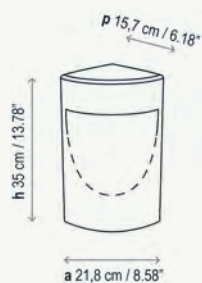

Moai B/35

Baliza Exterior
Outdoor Bollard

1920140094 Dimable TRIAC - Cemento Gris
Dimmable TRIAC - Grey Concrete

Moai B/60

Baliza Exterior
Outdoor Bollard

1920240094 Dimable TRIAC - Cemento Gris
Dimmable TRIAC - Grey Concrete