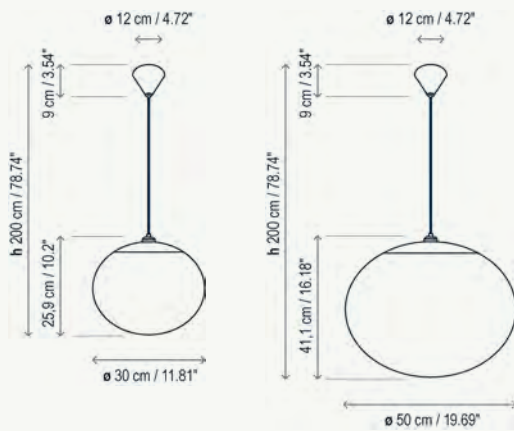

Elipse S/30 - S/50 Outdoor

Suspensión Exterior
Outdoor Pendant Lamp

- IP 65 | 230V 50Hz
- 2 x 14 W E-27
- 2 x 6 W LED E-27 A60

3230120213 Bola 30 - Blanco
Ball 30 - White

3230220213 Bola 50 - Blanco
Ball 50 - White