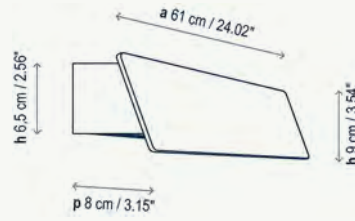

Alba 60 Outdoor

Aplique Exterior
Outdoor Wall Lamp

⏏ | ⚡ | IP 65 | 230V | 50Hz

⦿ 11,5 W LED / 28 x 0,41 W = 11,5 W | 1060 lm / CRI: 90 / 3000° K

2270100614 Marrón Grafito
Graphite Brown

Alba 90 Outdoor

Aplique Exterior
Outdoor Wall Lamp

⏏ | ⚡ | IP 65 | 230V | 50Hz

⦿ 17 W LED / 2 x 0,41 W = 17 W | 1600 lm / CRI: 90 / 3000° K