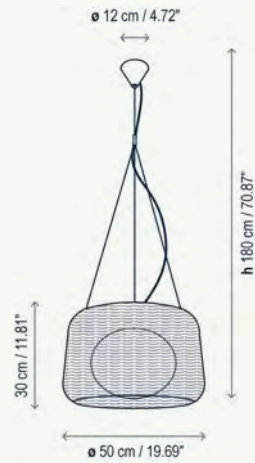

**For its weight and strength, the concrete base is recommended in areas with high salinity or extremely adverse weather conditions.

Fora S

Suspensión Exterior
Outdoor Pendant Lamp

 2 x 22 W E-27

 2 x 9 W LED E-27 A60