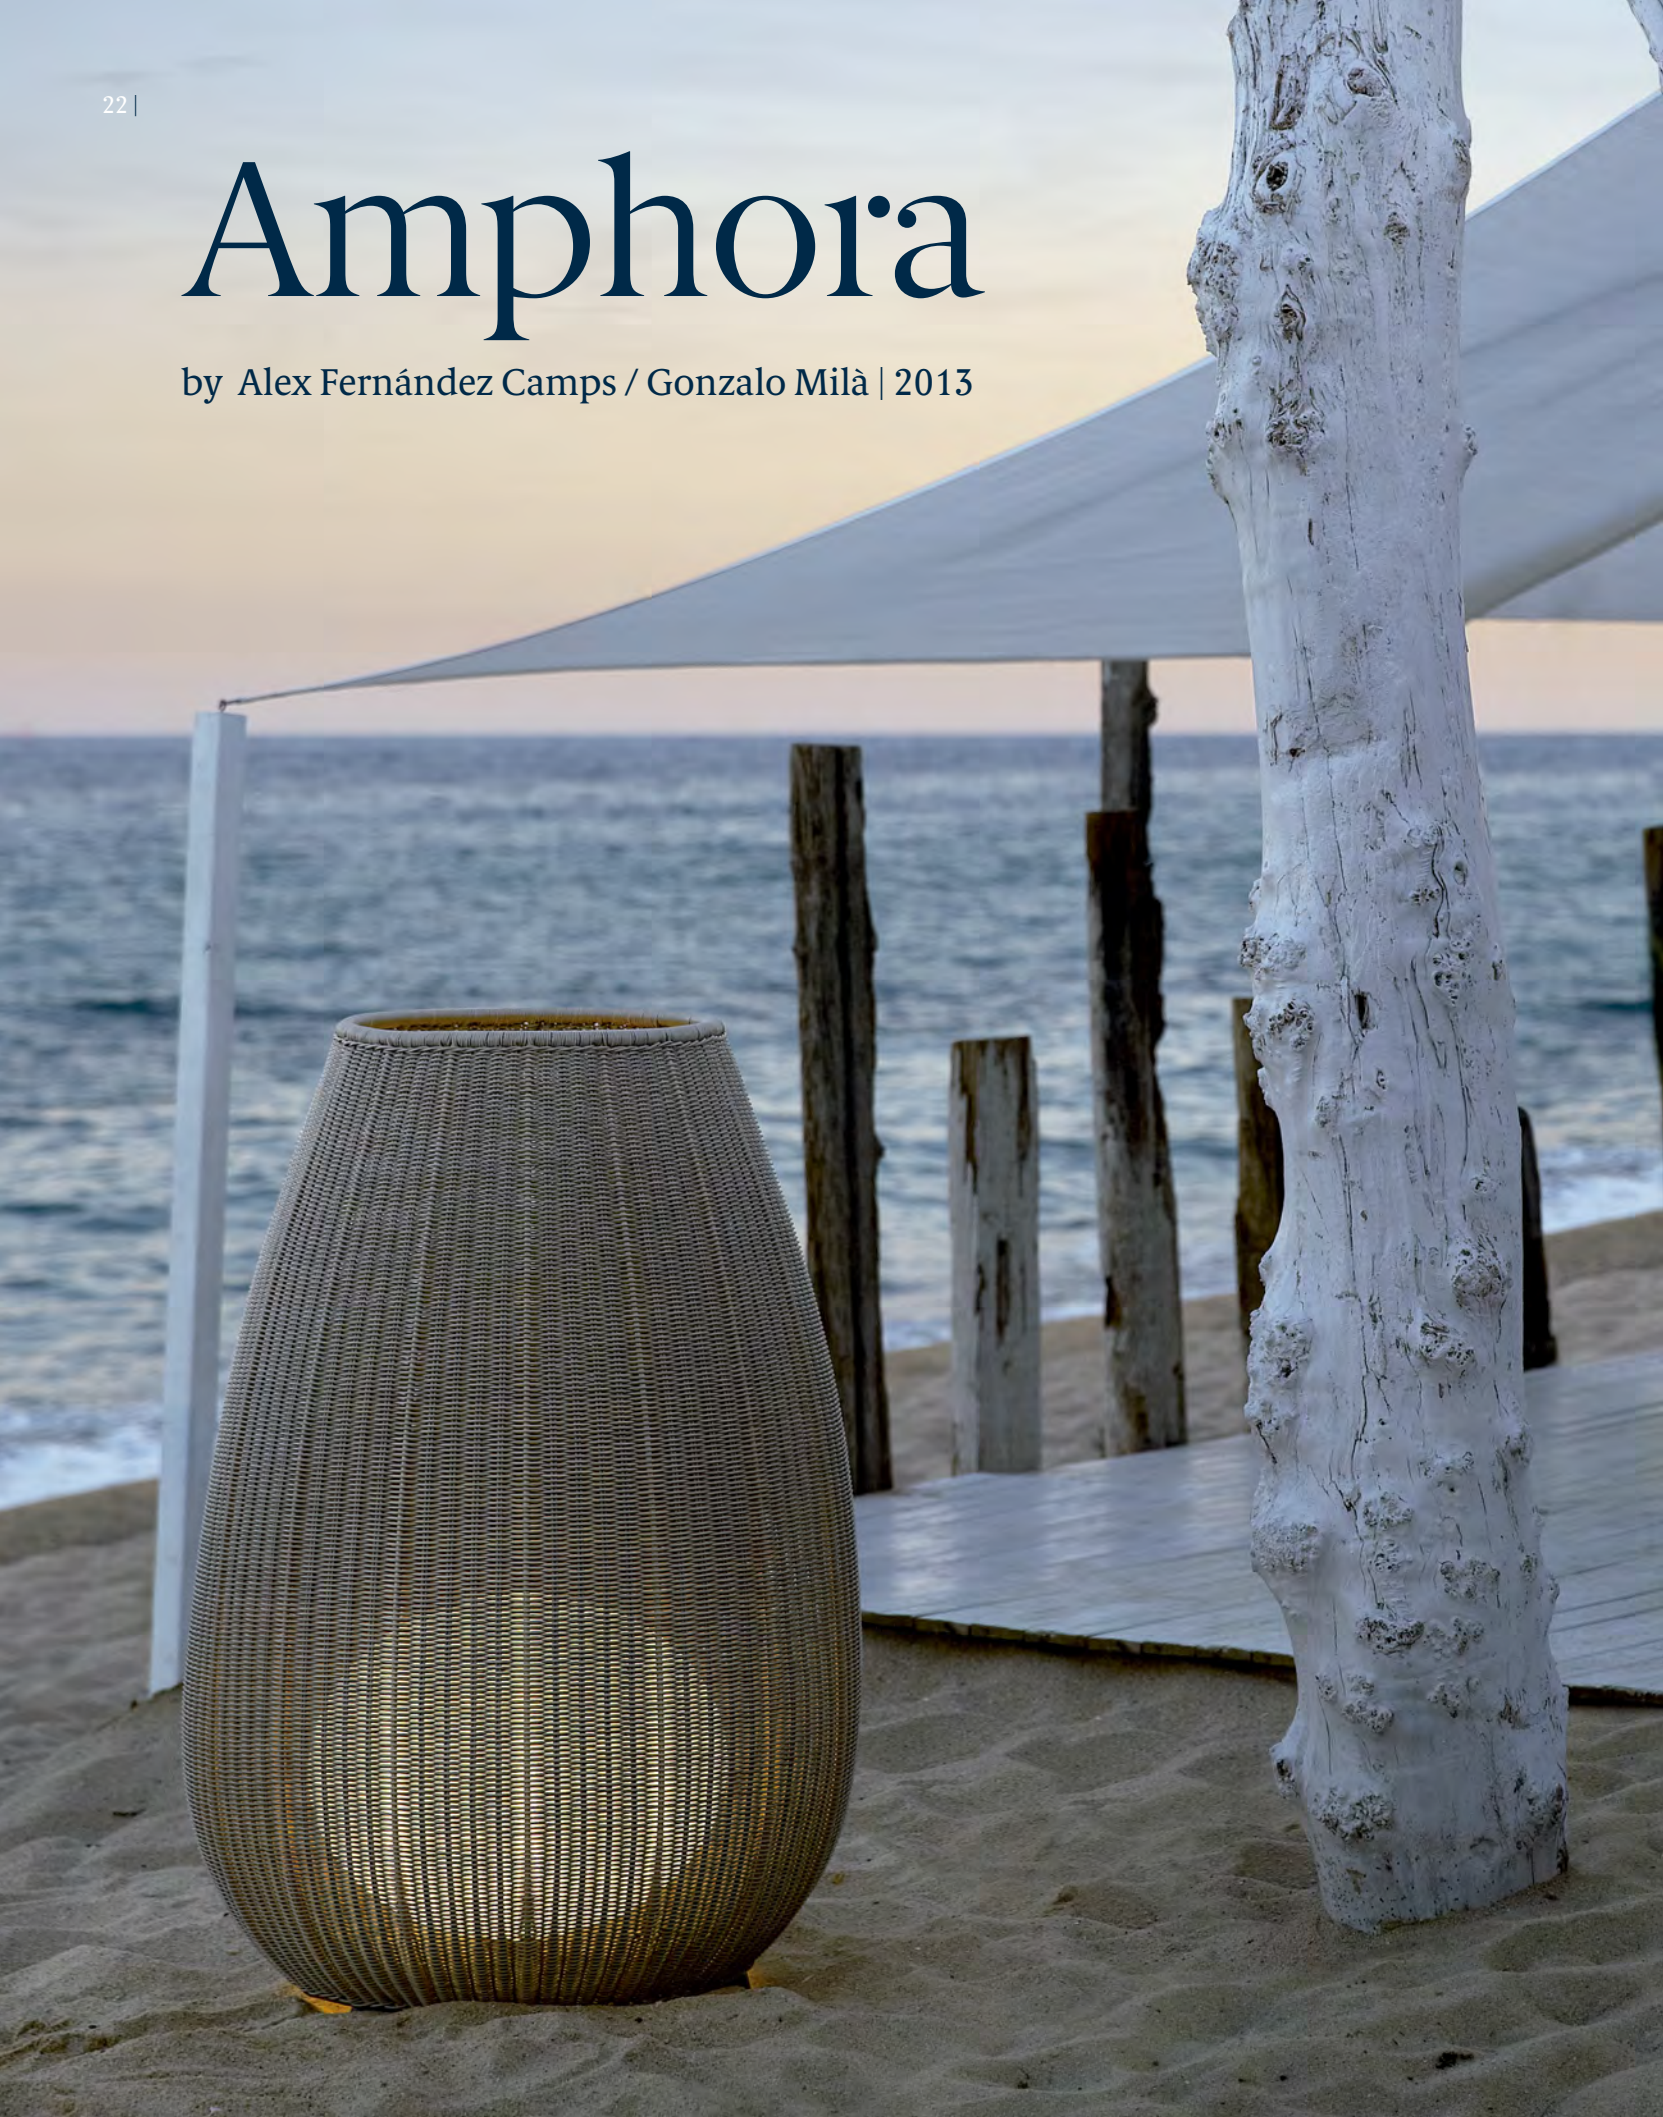

Amphora

by Alex Fernández Camps / Gonzalo Milà | 2013