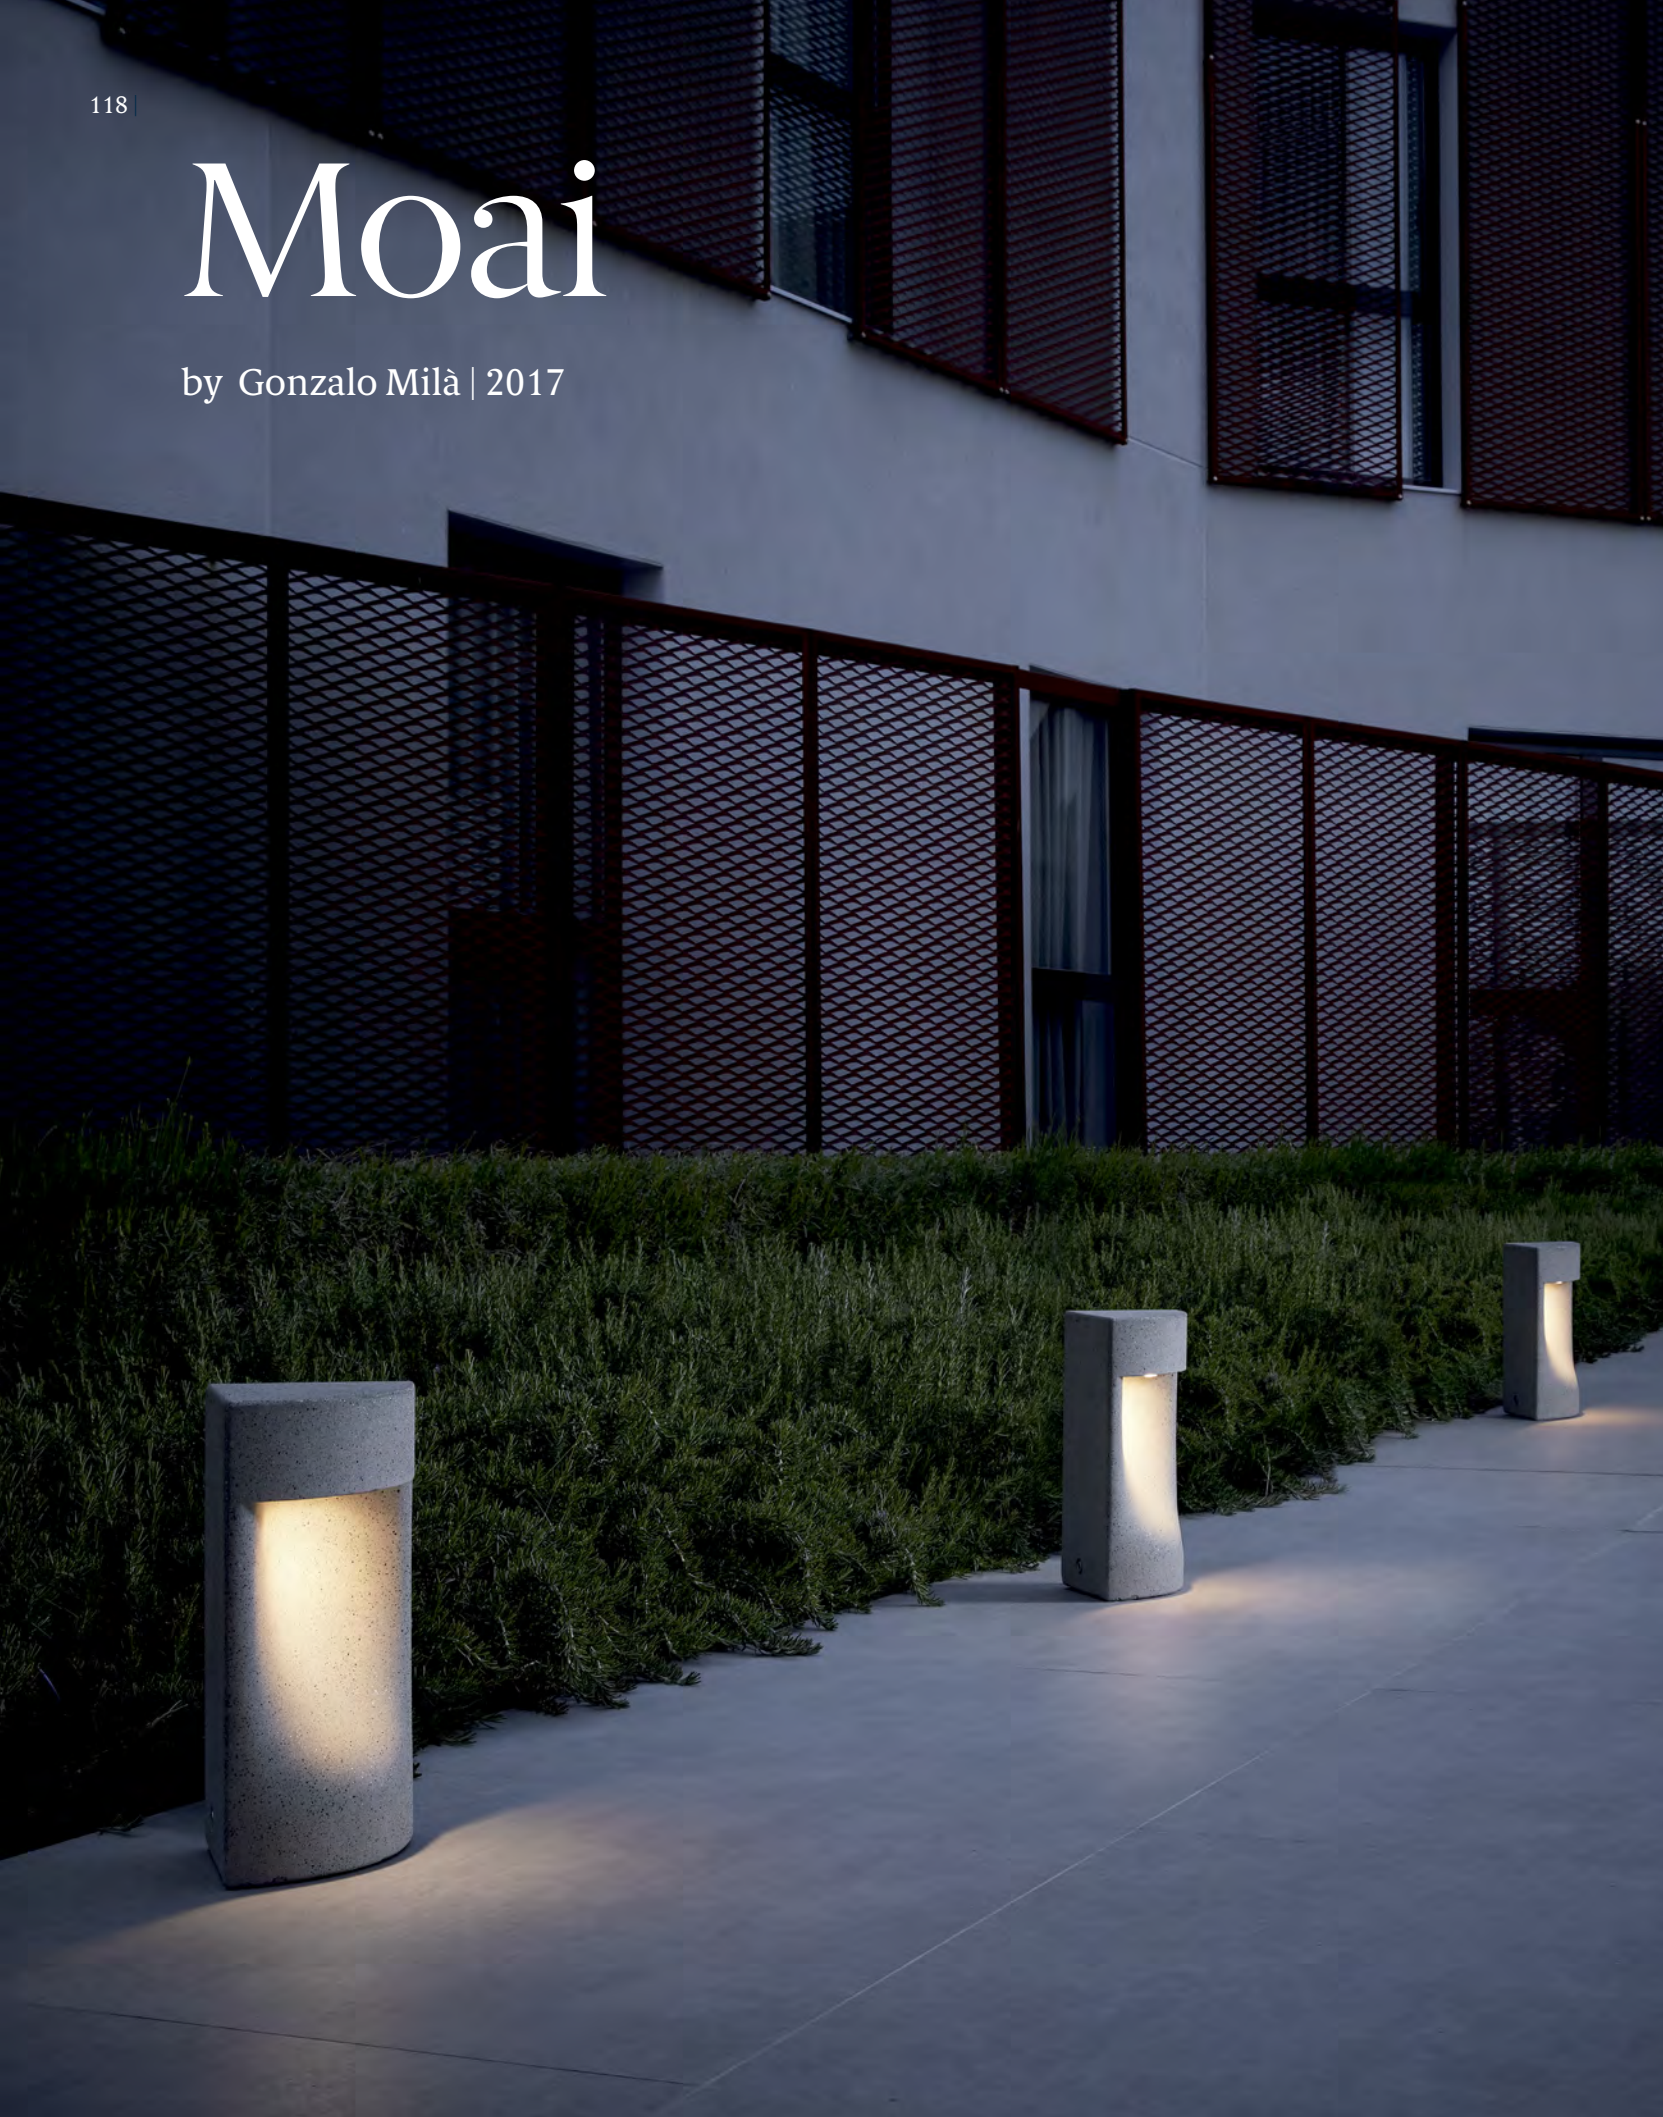

Moai

by Gonzalo Milà | 2017