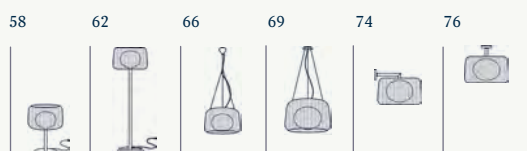

Familia / Family

Materiales / Materials

Aluminio - Acero inoxidable - Polietileno - Fibra sintética
Aluminum - Stainless steel - Polyethylene - Synthetic fiber

Todas las fibras sintéticas utilizadas por Bover son reciclables y no tóxicas para la sostenibilidad del medio ambiente

All synthetic fibers used by Bover are recyclable and non-toxic for environmental sustainability.