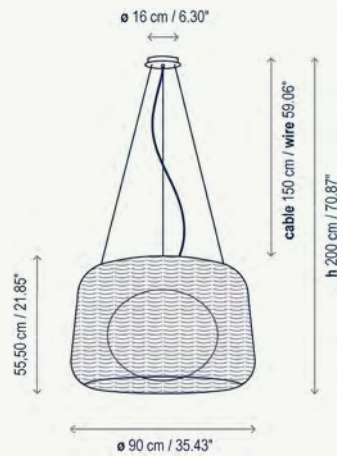

Fora 90

Suspensión Exterior
Outdoor Pendant Lamp

2 x 30 W E-27

2 x 9 W LED E-27 A60

4030301/P707C Blanco Roto - Pantalla Beige Claro
Natural White - Shade Light Beige

4030303/P708C Marrón Grafito - Pantalla Marrón Rattan
Graphite Brown - Shade Rattan Brown