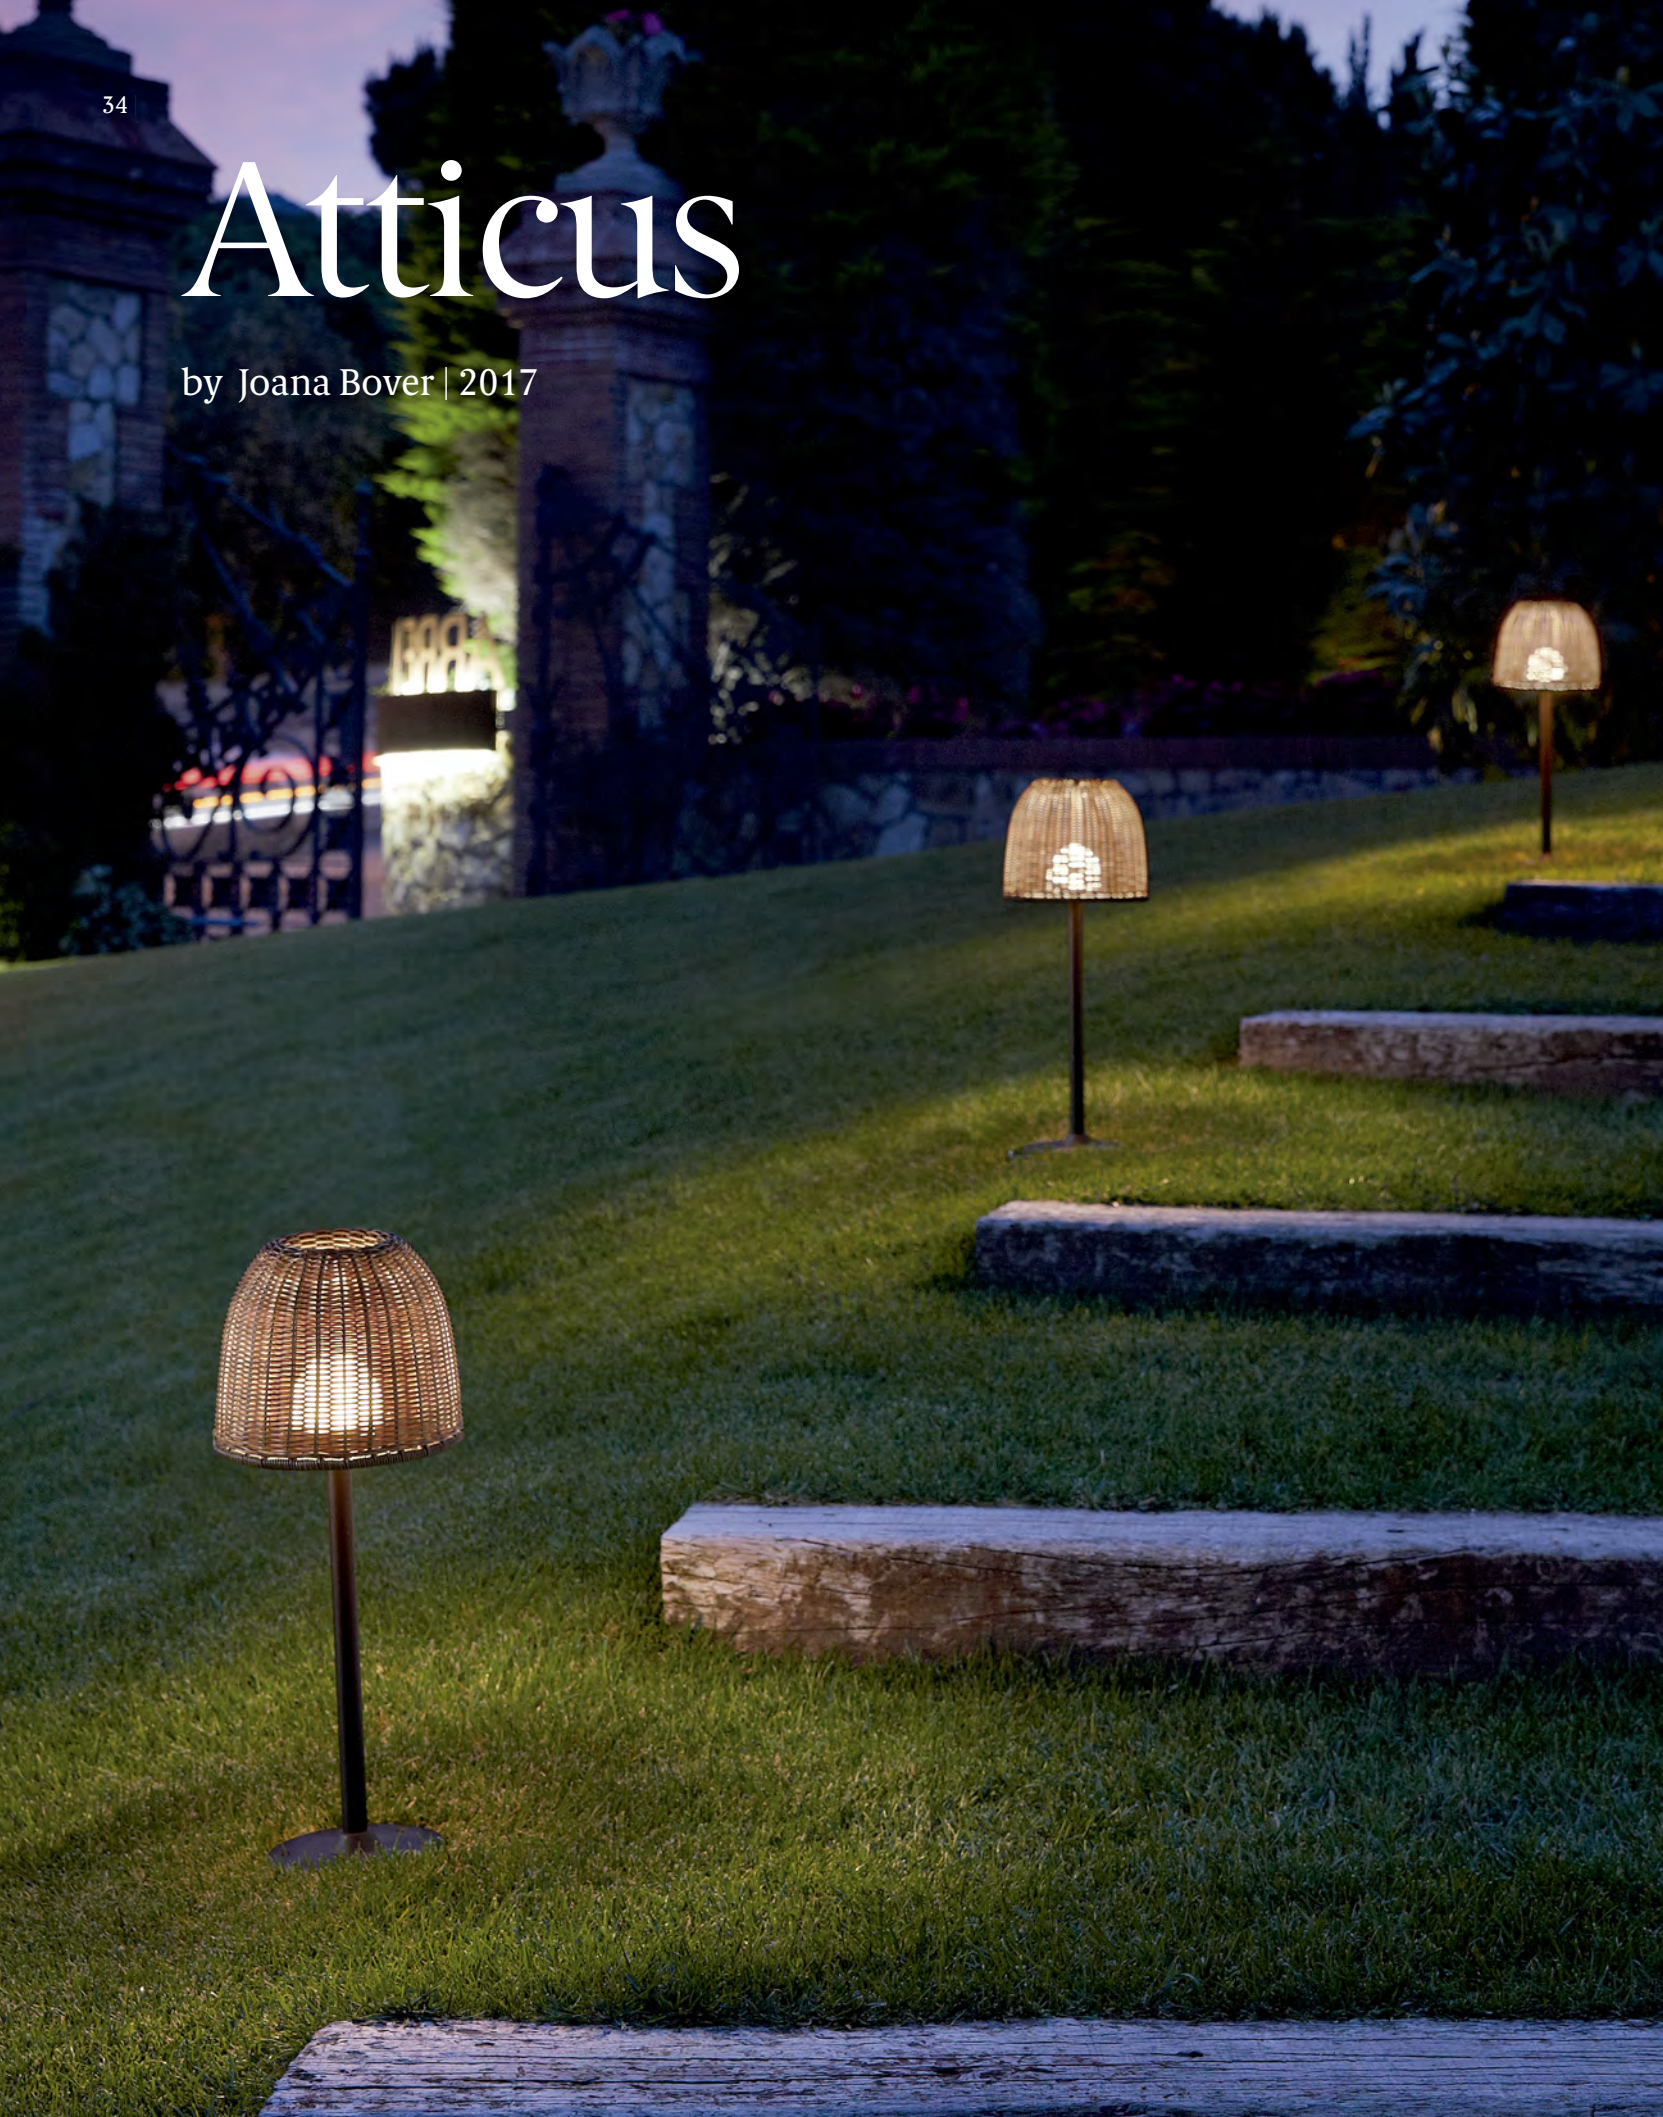

Atticus

by Joana Bover | 2017