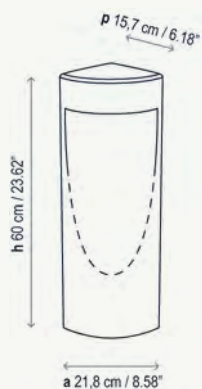

Moai B/35

Baliza Exterior
Outdoor Bollard

1920140094 Dimable TRIAC - Cemento Gris
Dimmable TRIAC - Grey Concrete

Moai B/60

Baliza Exterior
Outdoor Bollard

1920240094 Dimable TRIAC - Cemento Gris
Dimmable TRIAC - Grey Concrete