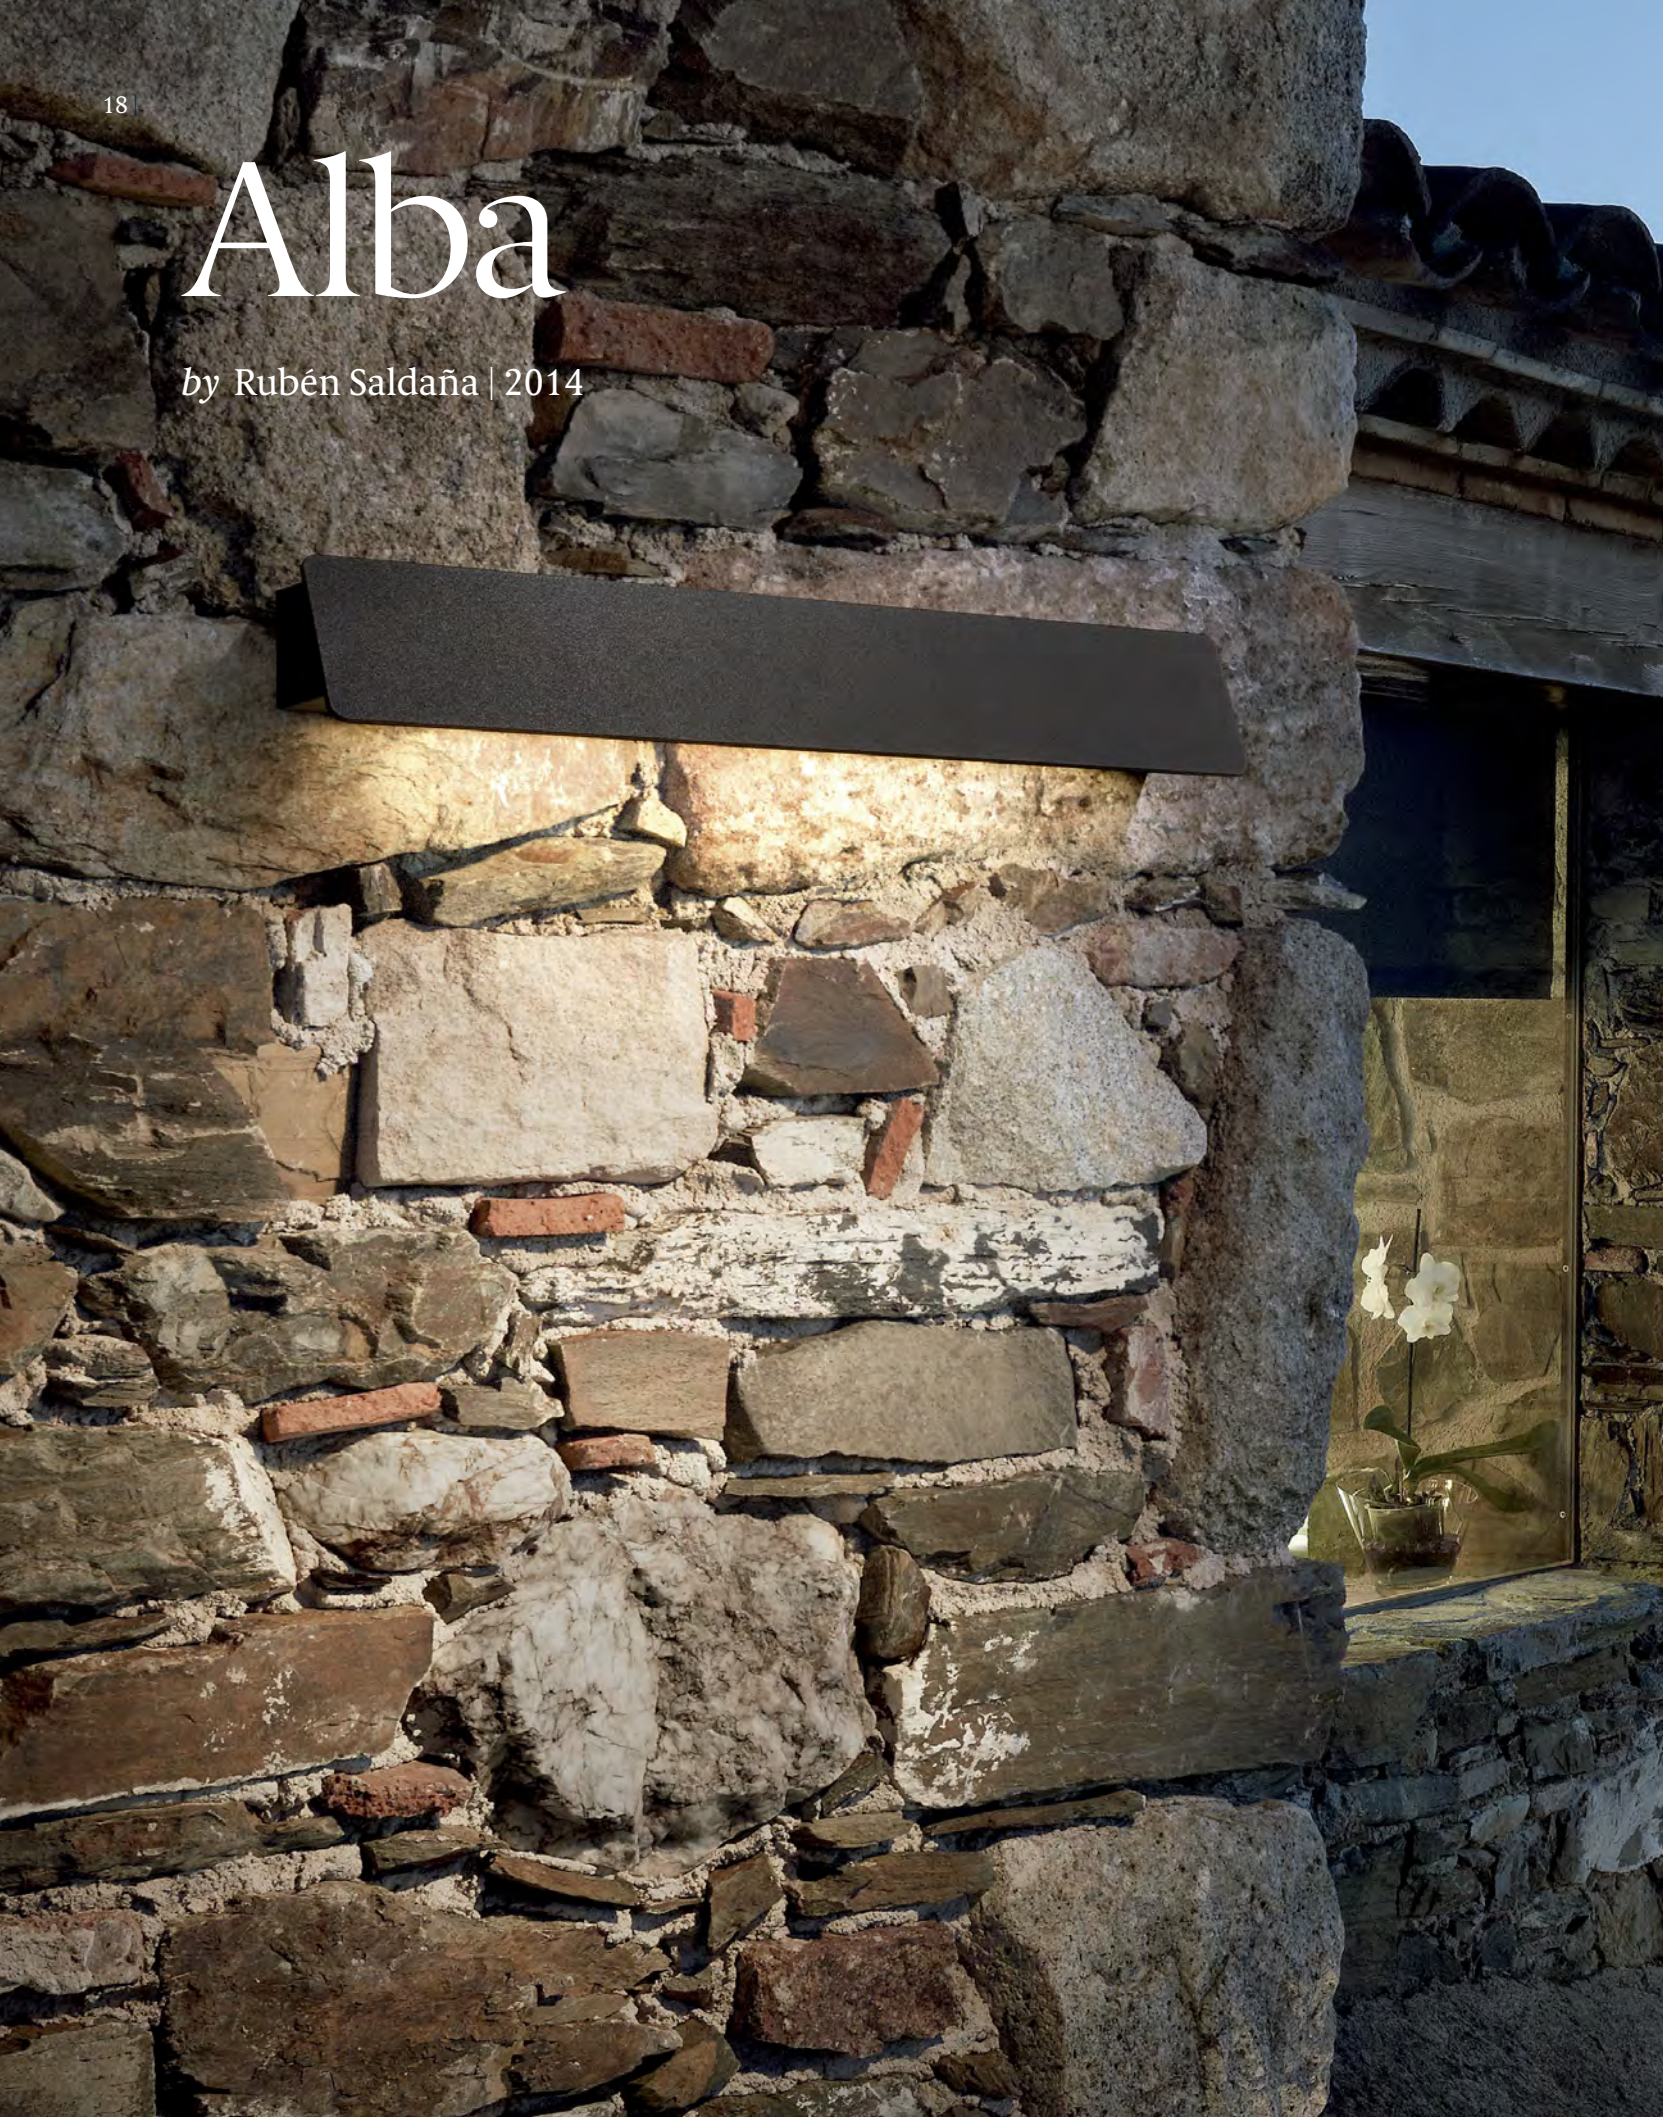

Alba

by Rubén Saldaña | 2014

“Alba es un aplique de diseño arquitectural; especialmente indicado para iluminar elementos que requieran una luz directa y uniforme.”

“Alba is an architectural design wall sconce especially suitable to project light over elements requiring direct and uniform illumination.”