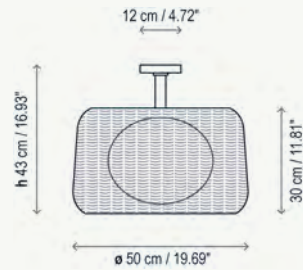

Fora PF

Plafón Exterior
Outdoor Ceiling Lamp